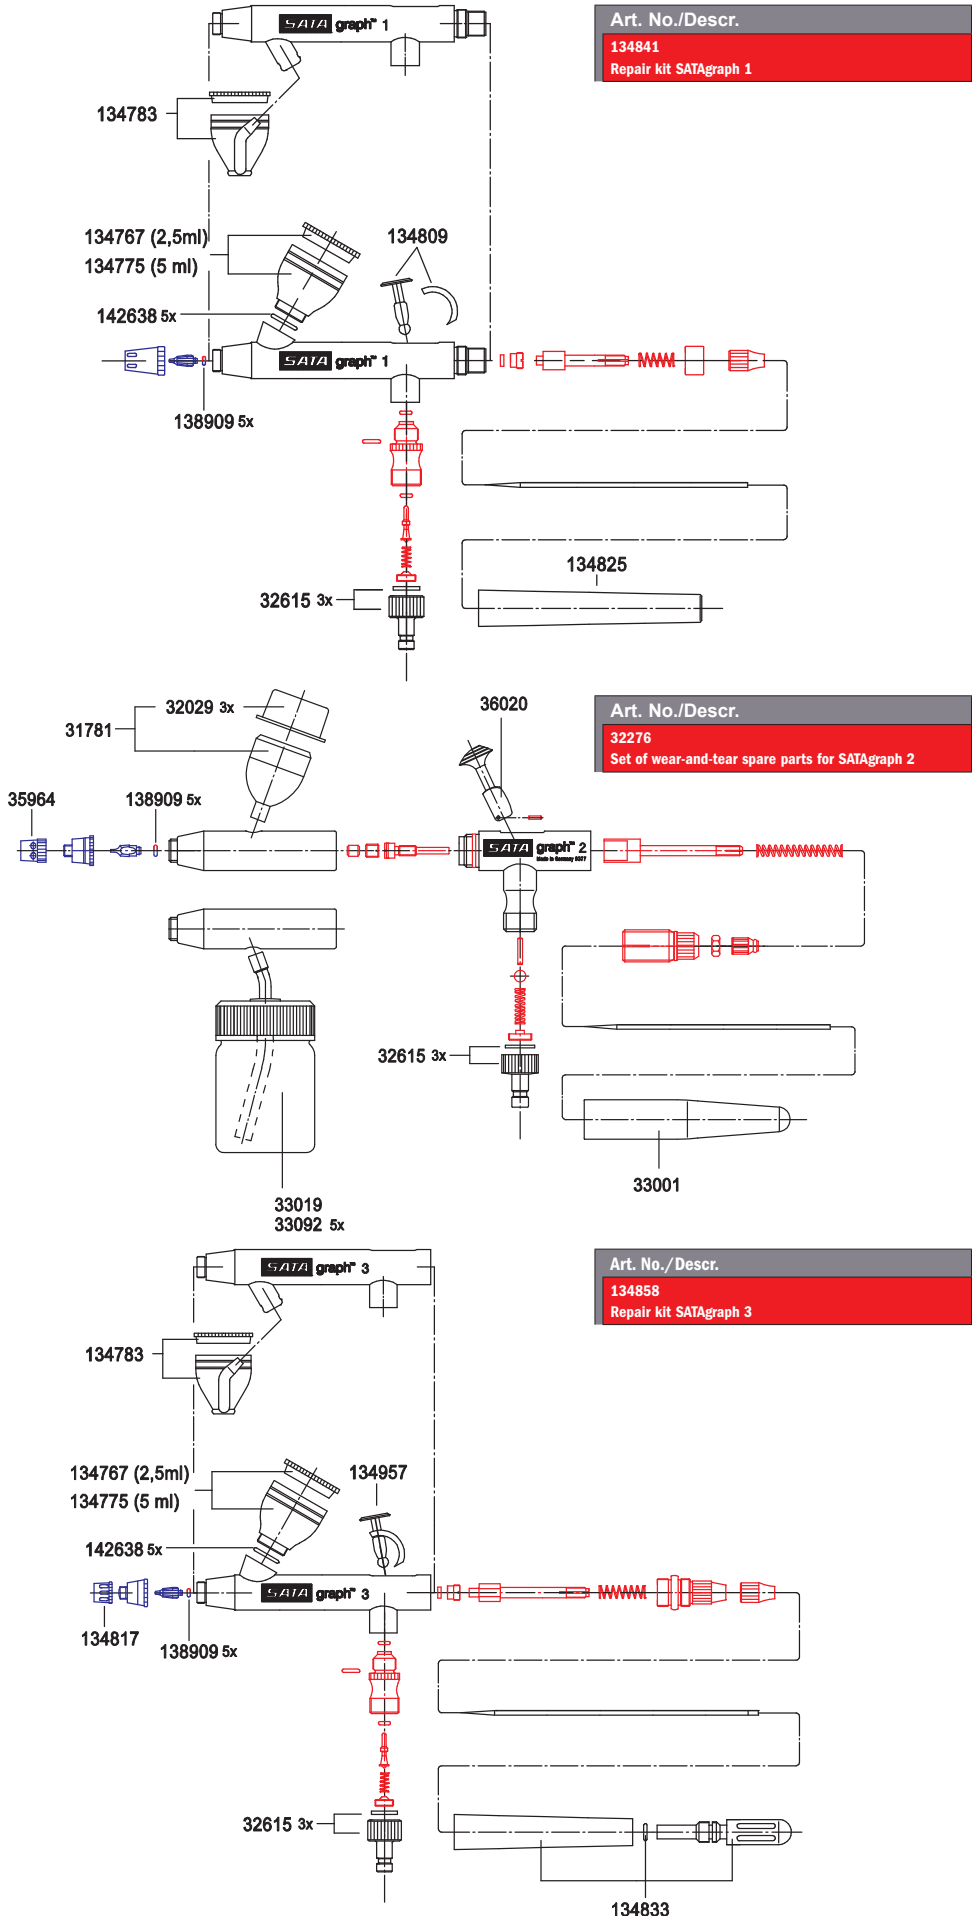

# Spare Parts SATAgaph™ 1/2/3

Original SATA spare parts to enhance the lifetime of the spray gun

Art. No./Descr.
<b>SATAgaph 1</b>
32615
Pack of 3 coupling nipples
134767
Gravity flow cup 2.5 ml with lid
134775
Gravity flow cup 5 ml with lid for
134783
Siphon cup 5 ml with lid
134809
Trigger
134825
End piece
138909
O-ring kit for paint nozzle (5 pieces)
142638
O-Ring kit for gravity flow cups (5 pcs.)

Art. No./Descr.
<b>SATAgaph 2</b>
31781
4 ml gravity flow cup with 3 plastic lids
32029
Pack of 3 plastic lids for 4 ml gravity flow cup
32615
Pack of 3 coupling nipples
33001
Grip / end piece
33019
15 ml glass cup and lid with suction pipe
33092
Pack of 5 15 ml glass cups, 5 closing lids and 1 lid with suction pipe
35964
Needle cap
36020
Trigger
138909
O-ring kit for paint nozzle (5 pieces)

Art. No./Descr.
<b>SATAgaph 3</b>
32615
Pack of 3 coupling nipples
134767
Gravity flow cup 2.5 ml with lid
134775
Gravity flow cup 5 ml with lid for
134783
Siphon cup 5 ml with lid
134817
Needle cap
134833
End piece, cpl.
134957
Trigger
138909
O-ring kit for paint nozzle (5 pieces)
142638
O-Ring kit for gravity flow cups (5 pcs.)