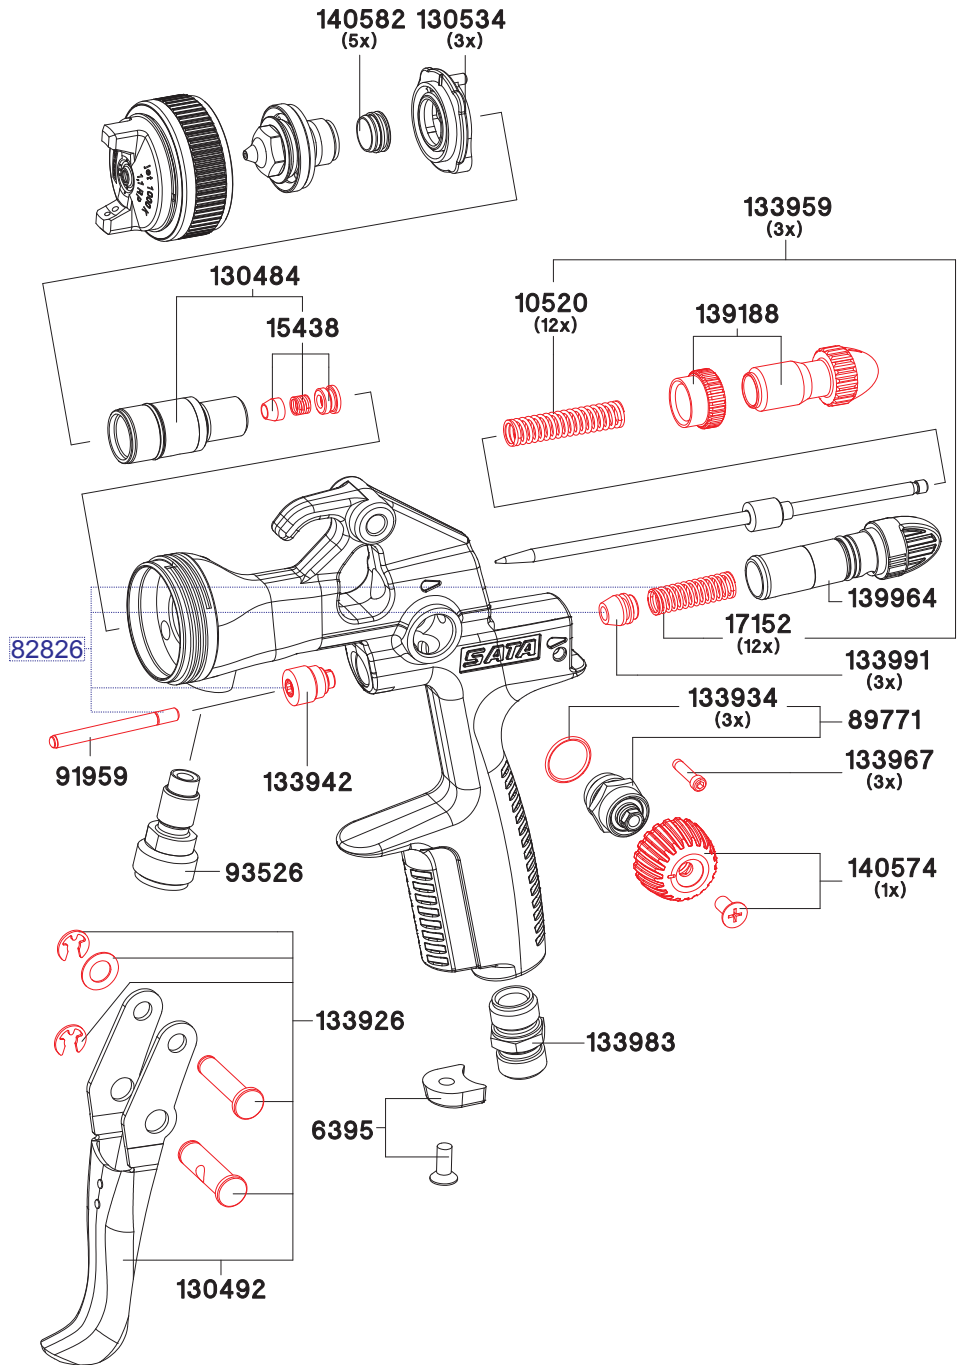

Spare Parts SATAJet® 1000 K

Original SATA spare parts to enhance the lifetime of the spray gun

Art. No./Descr.
6395
Pack of 4 CCS clips available in colours green, blue, red and black
10520
12 Springs
15438
Paint needle packing
17152
Pack of 12 springs
89771
Spindle, cpl., for round / flat spray control
91959
Air piston rod
93526
Stainless steel material connection
130484
Insert, cpl.
130492
Trigger kit packed in PVC bag
130534
Pack of 3 distribution rings
133926
Trigger sleeve kit
133934
Pack of 3 packings
133942
Seal retainer
133959
Set of springs with each 3 pieces paint needles/air piston springs
133967
Pack of 3 adjustment screws
133983
Air connection piece G1/4a
133991
Pack of 3 air piston heads
139188
Material flow control with counter nut
139964
Air micrometer for
140574
Control knob and screw (each 1)
140582
Pack of 5 sealing elements

All prices are suggested list prices. Errors, technical modifications and printing errors reserved.

9050

Tool kit

- High performance grease, 3g tube
- Extraction tool
- Paint strainer
- Cleaning brush
- Allen wrench 2 mm width
- Allen wrench 4 mm width
- Universal wrench

Art. No./Descr.

130542

Repair Kit

82826

Air piston service unit